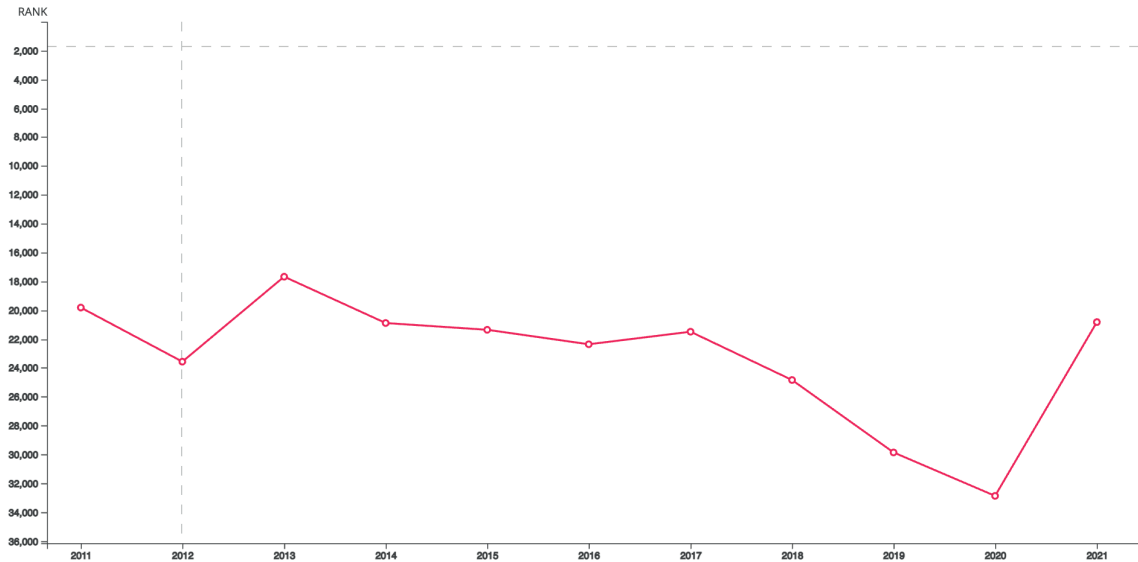

GALERIE FENNA WEHLAU

MANOLO PAZ

Manolo Paz im internationalen Artfacts-Ranking*

WEEKLY RANK

20,822 -189 (0.92%) ↘

According to our data, Manolo Paz is a [contemporary](#) artist. Manolo Paz is a [spanish male](#) artist born in Cambados, PO (ES) in [1957](#).