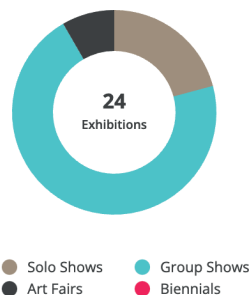

SHOWS BY TYPE