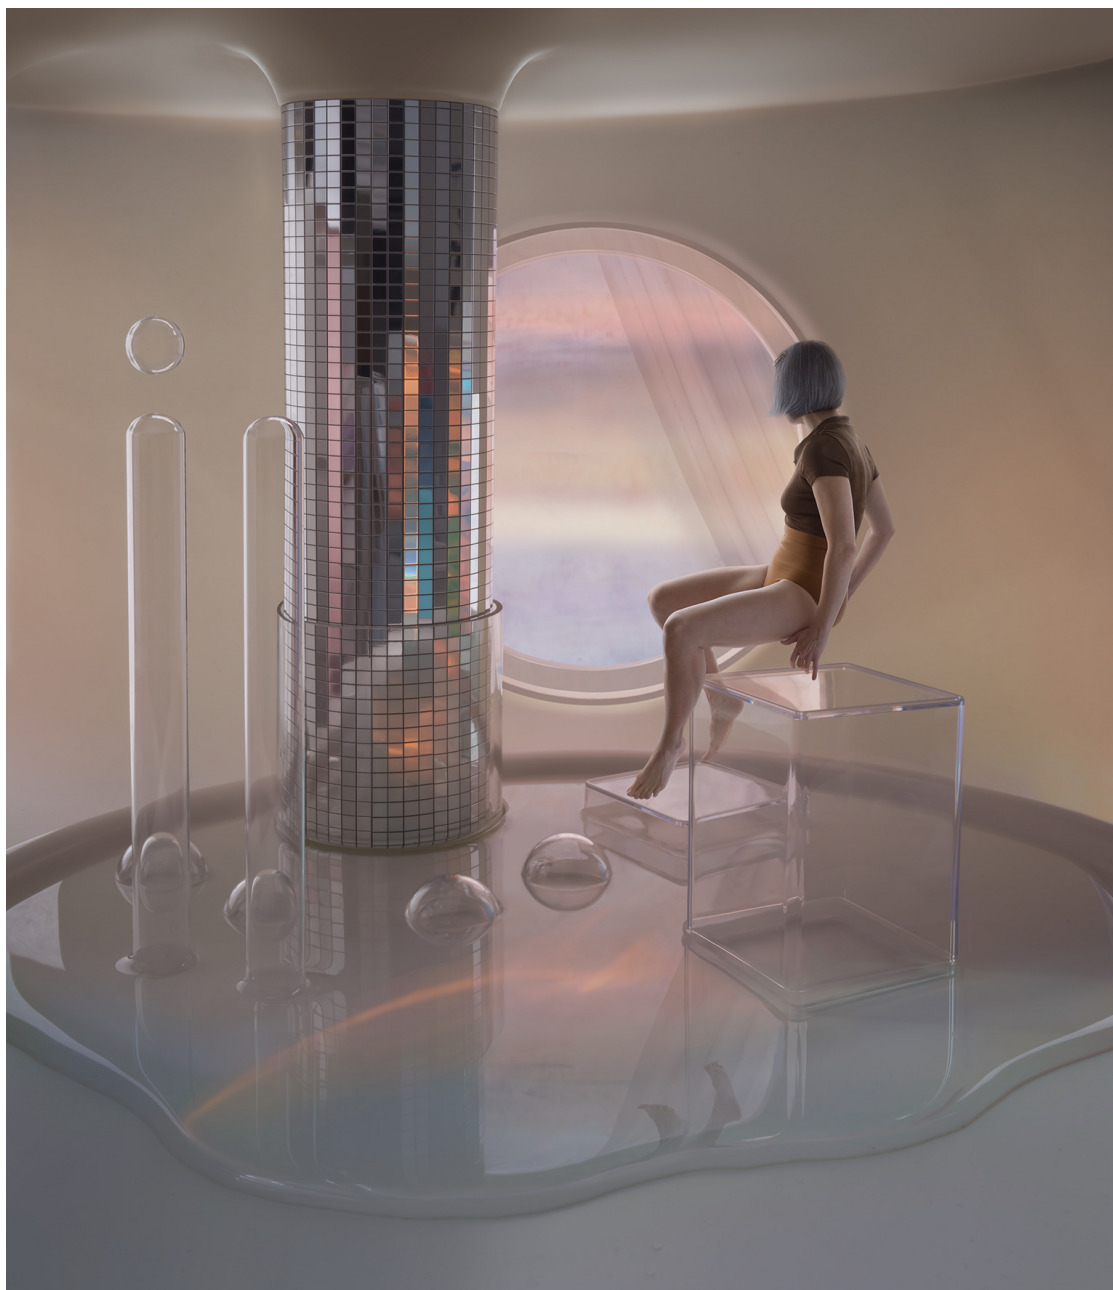

SOLARIS

PHOTOGRAPHY | DIGITAL PAINTING

2022

ARCHIVAL PIGMENT PRINT ON HAHNEMÜHLE PHOTO RAG BARYTA

60 x 52	EDITION:	7 + 2	4.100,00 €
110 x 95	EDITION:	5 + 2	8.000,00 €
180 x 156	EDITION:	3 + 1	16.800,00 €