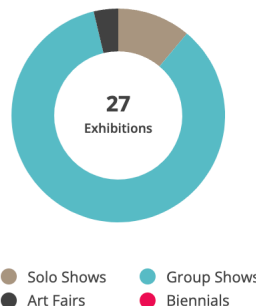

SHOWS BY TYPE