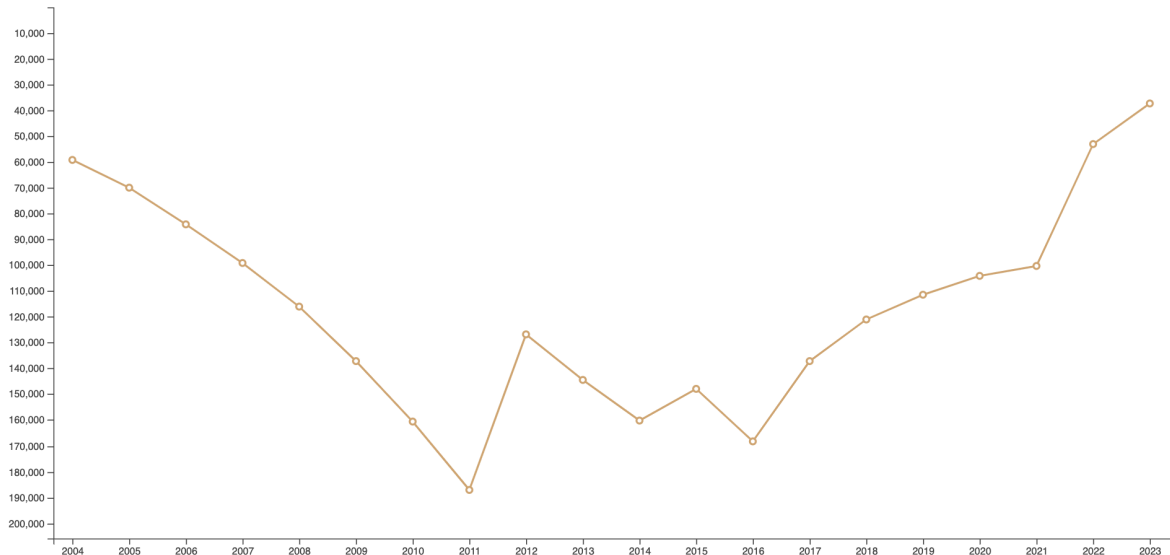

# SHEILA FURLAN

Sheila Furlan in the international Artfacts ranking\*

RANK  
**37,405** ANNUAL GROWTH  
 +15680 (29.54%) ↗

According to our data, Sheila Furlan is a contemporary artist. Sheila Furlan is a german female artist born in 1974.