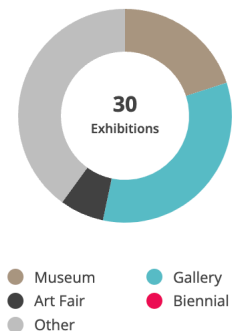

Sheila Furlan's first verified exhibition was in echt, also anders at kunstraum muenchen in Munich in 2004, and the most recent exhibition was small is big, Künstler*innen der Galerie at Galerie Fenna Wehlau Showroom 21 in Munich in 2023. Sheila Furlan is most frequently exhibited in Germany, but also had exhibitions in Austria. Furlan has at least 3 solo shows and 25 group shows over the last 19 years (for more information, see biography). Furlan has also been in no less than two art fairs but in no biennials. A notable show was

Transparenzen at Galerie Fenna Wehlau in Munich in 2018. Other notable shows were at Nordico - Museum der Stadt Linz in Linz and DomagkAteliers in Munich. Sheila Furlan has been exhibited with Rosa Maria Krinner and Patricia Lincke.

Sheila Furlan is ranked among the Top 100,000 globally, and among the Top 10,000 in Germany. Furlan's best rank was in 2024, the artist's rank has improved over the last 9 years, with the most dramatic change in 2017. For a complete illustration of the artist's career since 2004, please see the career chart on the trends page.

SHOWS BY REGION

SHOWS BY TYPE

SHOWS BY INSTITUTION TYPE

* Since 2001, the company Artfacts has been collecting data on the primary art market worldwide. The information is carefully checked before publication and forms the basis for the Artfacts ranking, which is used by curators, galleries and collectors to assess an artist's position in the art world. All information on this page is subject to © Artfacts.Net GmbH, as of November 2021.