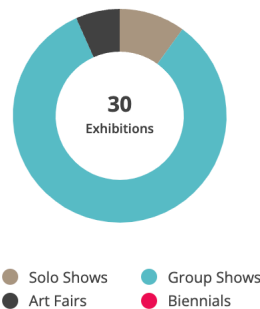

SHOWS BY TYPE