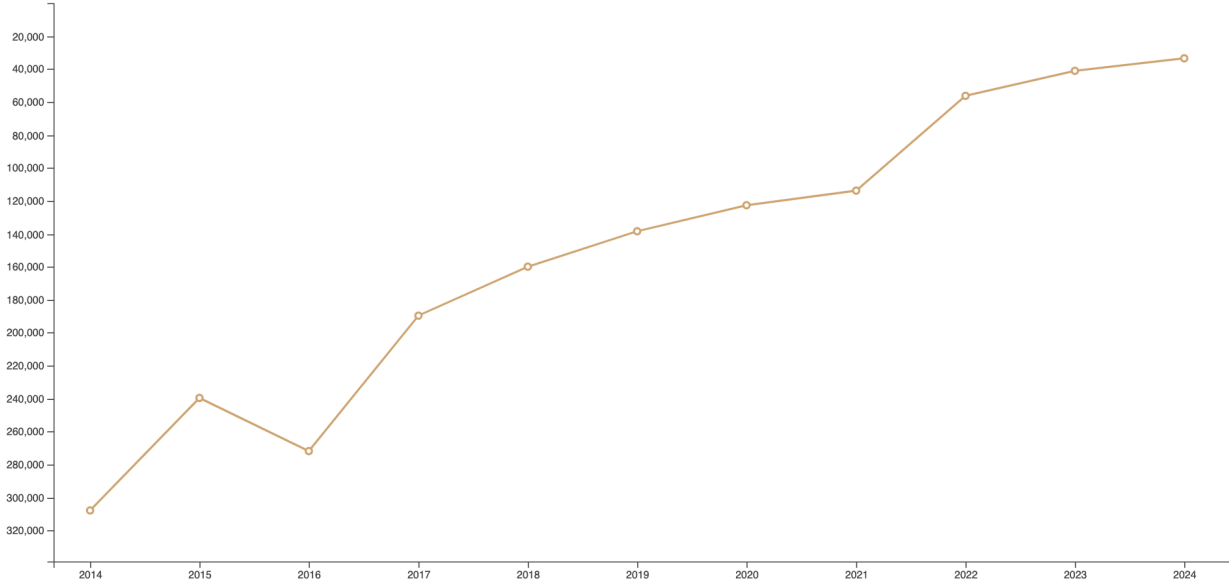

SHEILA FURLAN

Sheila Furlan in the international Artfacts ranking*

RANK

33,327 ANNUAL GROWTH
+7799 (18.96%) ↗

According to our data, Sheila Furlan is a contemporary artist. Sheila Furlan is a german female artist born in 1974.

Sheila Furlan's first verified exhibition was in echt, also anders at kunstraum muenchen in Munich in 2004, and the most recent exhibition was small is big, Künstler*innen der Galerie at Galerie Fenna Wehlau Showroom 21 in Munich in 2023. Sheila Furlan is most frequently exhibited in Germany, but also had exhibitions in Austria. Furlan has at least 3 solo shows and 25 group shows over the last 19 years (for more information, see biography). Furlan has also been in no less than two art fairs but in no biennials. A notable show was