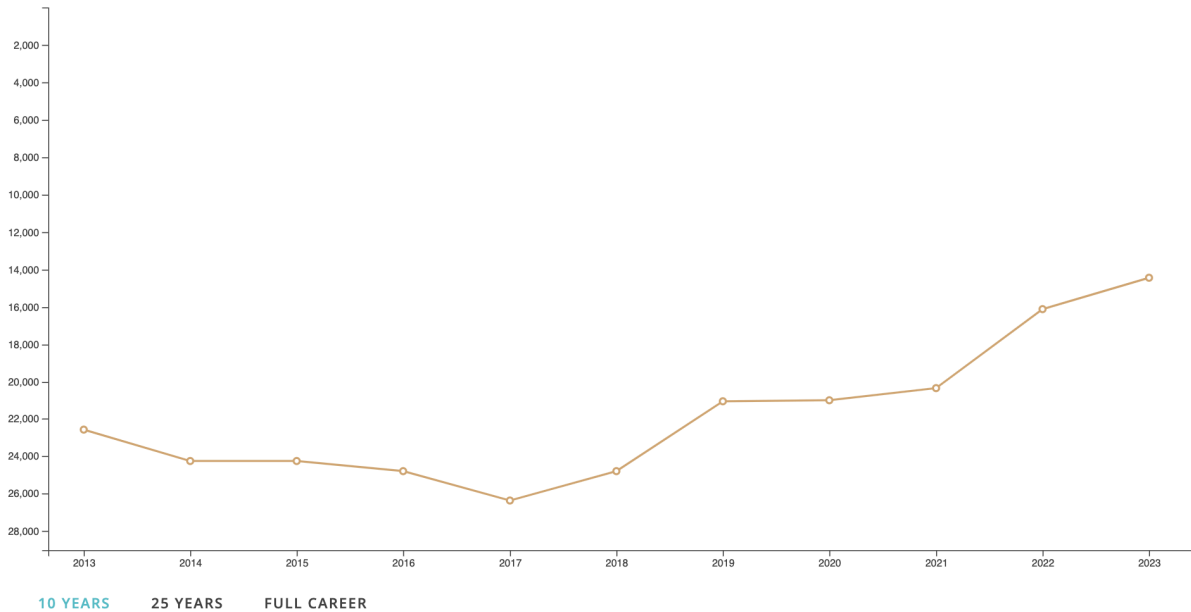

# STEPHAN WURMER

Stephan Wurmer at the international Artfacts-Ranking\*

RANK  
**14,447**

According to our data, Stephan Wurmer is a contemporary artist. Stephan Wurmer is a german male artist born in 1956.