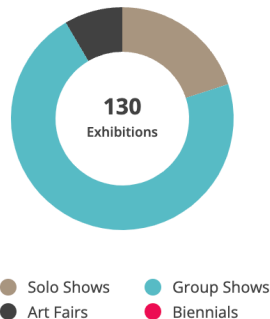

SHOWS BY TYPE