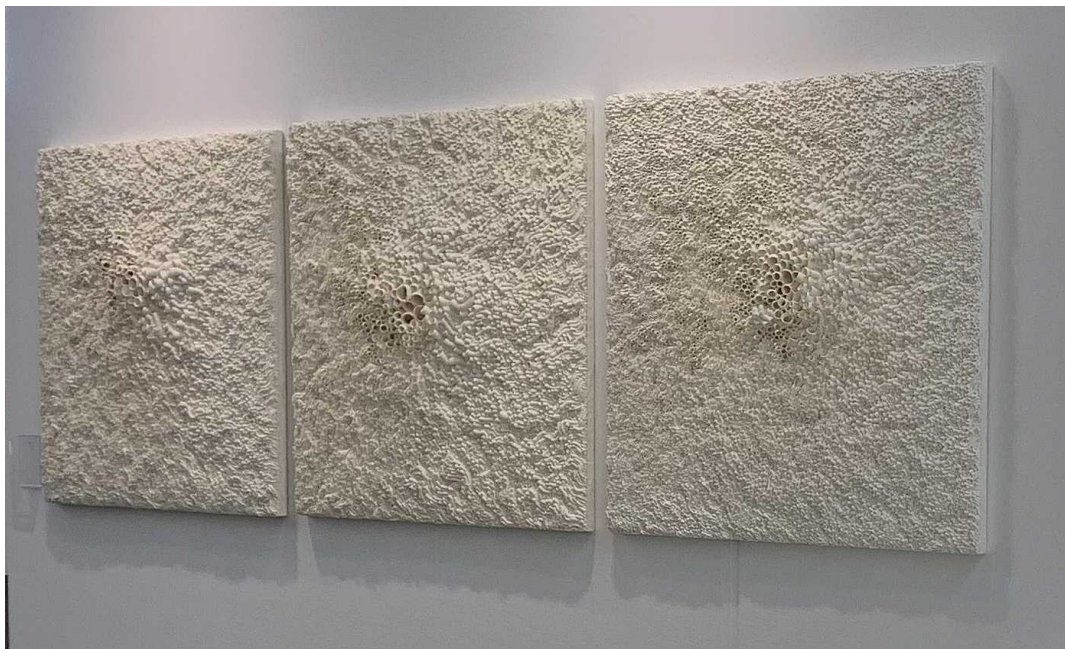

Raindrop prelude / 111 x 111 cm / Hanji (Traditional Korean Paper) / Personal Technique